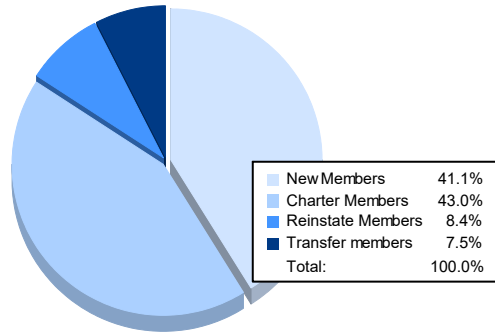

Year	New Clubs	Dropped Clubs	Gain/ Loss Clubs	New Members	Charter Members	Reinstate Members	Transfer Members	Total Member Added	Total Members Dropped	Gain/ Loss Members
2016-2017	0	1	-1	102	1	6	16	125	140	-15
2017-2018	0	2	-2	72	1	18	3	94	156	-62
2018-2019	0	0	0	61	0	11	4	76	172	-96
2019-2020	0	1	-1	104	0	6	2	112	139	-27
2020-2021	1	0	1	44	46	9	8	107	202	-95
<b>Average</b>	<b>0</b>	<b>1</b>	<b>-1</b>	<b>77</b>	<b>10</b>	<b>10</b>	<b>7</b>	<b>103</b>	<b>162</b>	<b>-59</b>

### Membership Composition June 2021 Cumulative