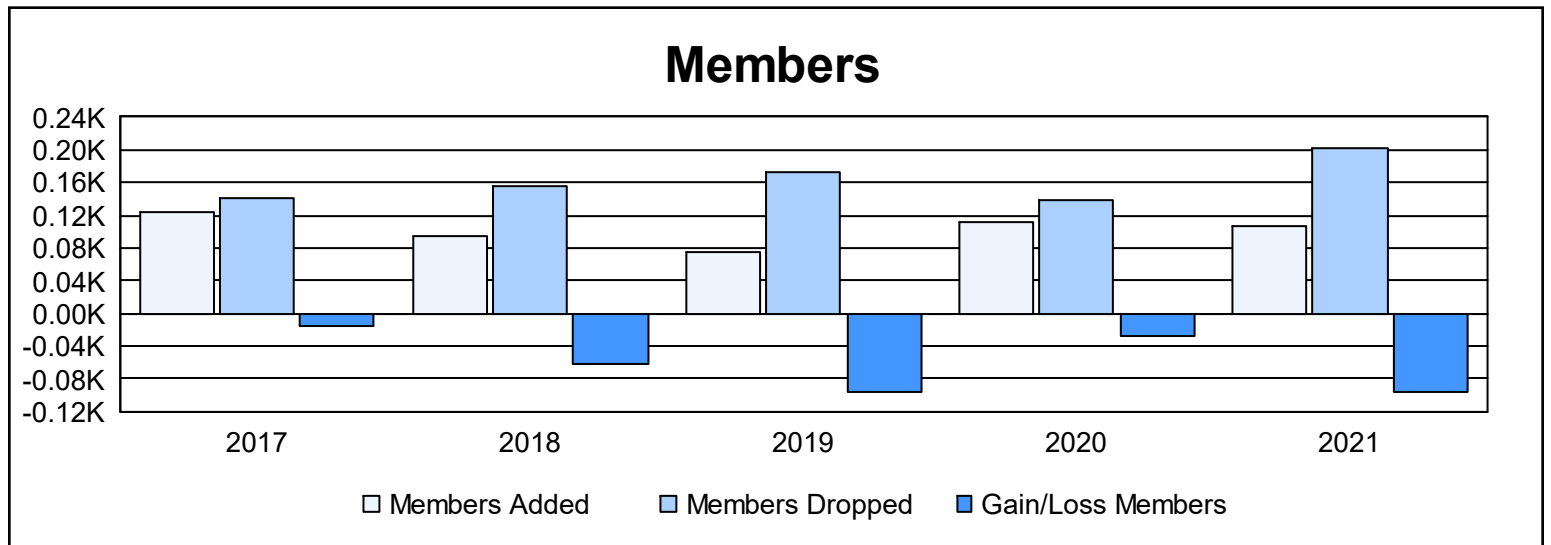

Year	New Clubs	Dropped Clubs	Gain/ Loss Clubs	New Members	Charter Members	Reinstate Members	Transfer Members	Total Member Added	Total Members Dropped	Gain/ Loss Members
2016-2017	0	1	-1	102	1	6	16	125	140	-15
2017-2018	0	2	-2	72	1	18	3	94	156	-62
2018-2019	0	0	0	61	0	11	4	76	172	-96
2019-2020	0	1	-1	104	0	6	2	112	139	-27
2020-2021	1	0	1	44	46	9	8	107	202	-95
<b>Average</b>	<b>0</b>	<b>1</b>	<b>-1</b>	<b>77</b>	<b>10</b>	<b>10</b>	<b>7</b>	<b>103</b>	<b>162</b>	<b>-59</b>

### Membership Composition June 2021 Cumulative