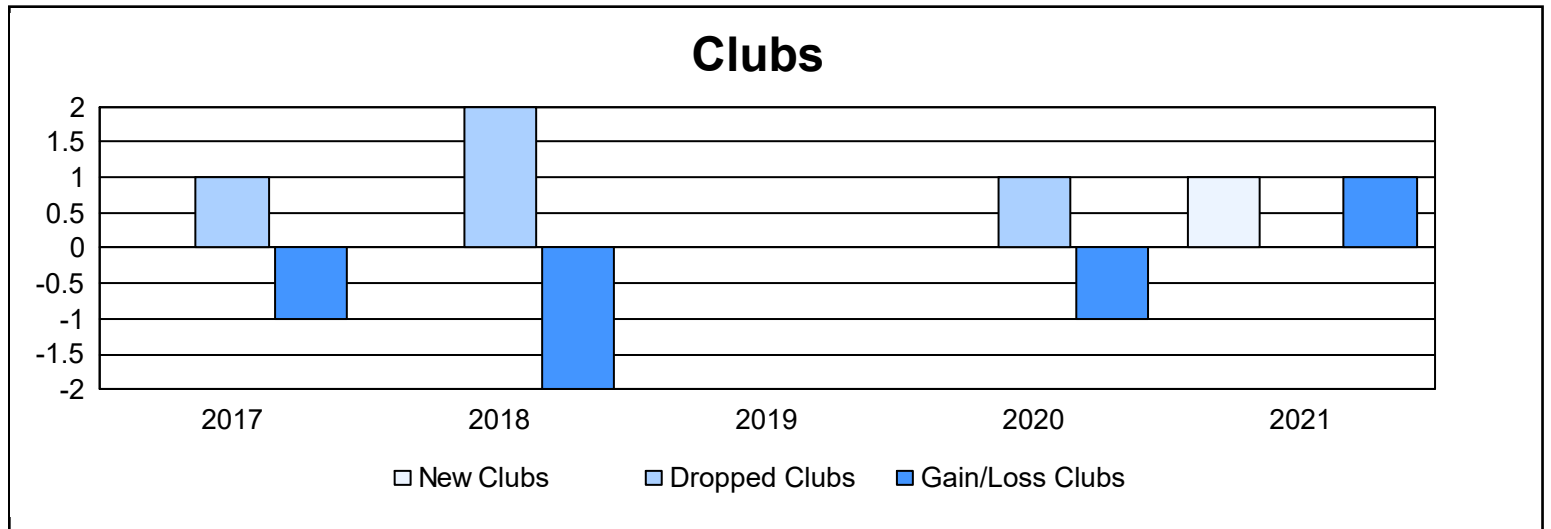

Year	New Clubs	Dropped Clubs	Gain/ Loss Clubs	New Members	Charter Members	Reinstate Members	Transfer Members	Total Member Added	Total Members Dropped	Gain/ Loss Members
2016-2017	0	1	-1	102	1	6	16	125	140	-15
2017-2018	0	2	-2	72	1	18	3	94	156	-62
2018-2019	0	0	0	61	0	11	4	76	172	-96
2019-2020	0	1	-1	104	0	6	2	112	139	-27
2020-2021	1	0	1	44	46	9	8	107	202	-95
<b>Average</b>	<b>0</b>	<b>1</b>	<b>-1</b>	<b>77</b>	<b>10</b>	<b>10</b>	<b>7</b>	<b>103</b>	<b>162</b>	<b>-59</b>

### Membership Composition June 2021 Cumulative